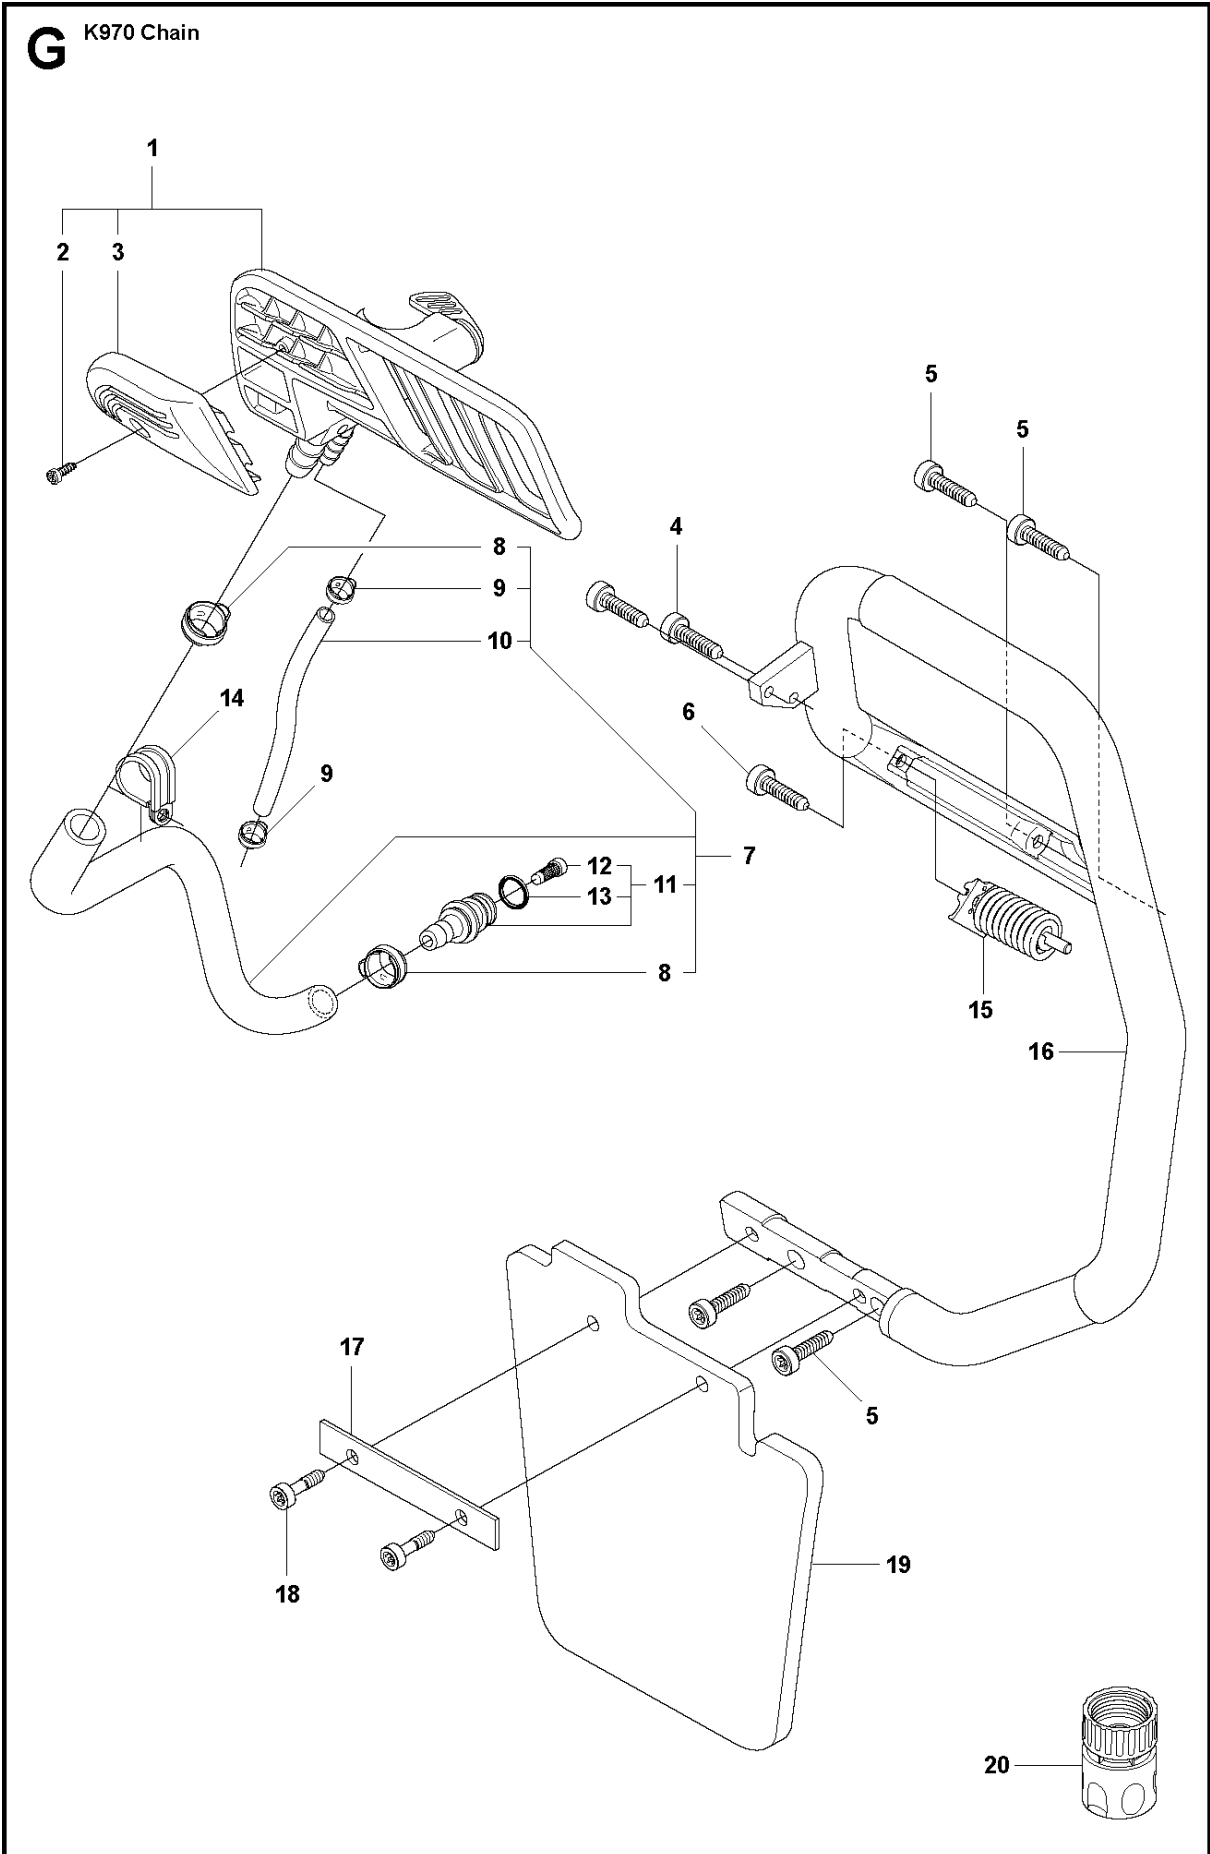

HANDLE

K970 CHAIN, 2011-12

Ref	Part No	Description	Remark	QTY KIT
20	503 26 60-03	COUPLER	USA, Canada	1
19	506 33 46-01	SPRAY GUARD		1
1	505 02 99-01	HAND GUARD	Incl. 2-3	1
2	503 21 27-10	SCREW CCRPANT		1
3	506 33 24-02	RUBBER BLOCK		1
4	504 90 94-25	SCREW ITXSCT		2
5	503 21 54-20	SCREW ITXSCT		4
6	544 06 12-01	SCREW ITXSCM		1
7	506 32 89-51	HOSE KIT	Incl. 8 - 11	1
8	506 09 56-02	HOSE CLAMP		1
9	506 09 56-04	HOSE CLAMP		2
10	506 35 25-01	HOSE		1
11	506 29 57-01	NIPPLE	Incl. 12, 13	1
12	506 29 88-01	FILTER		1
13	503 26 30-21	O-RING		1
14	502 41 22-01	CLIP		1
15	505 42 45-03	ANTIVIBRATION ELEMENT		1
16	523 03 27-01	HANDLE		1
17	506 33 45-01	BACKING PLATE		1
18	501 98 10-20	SCREW ITXSCM		2
20	503 26 60-04	COUPLER		1