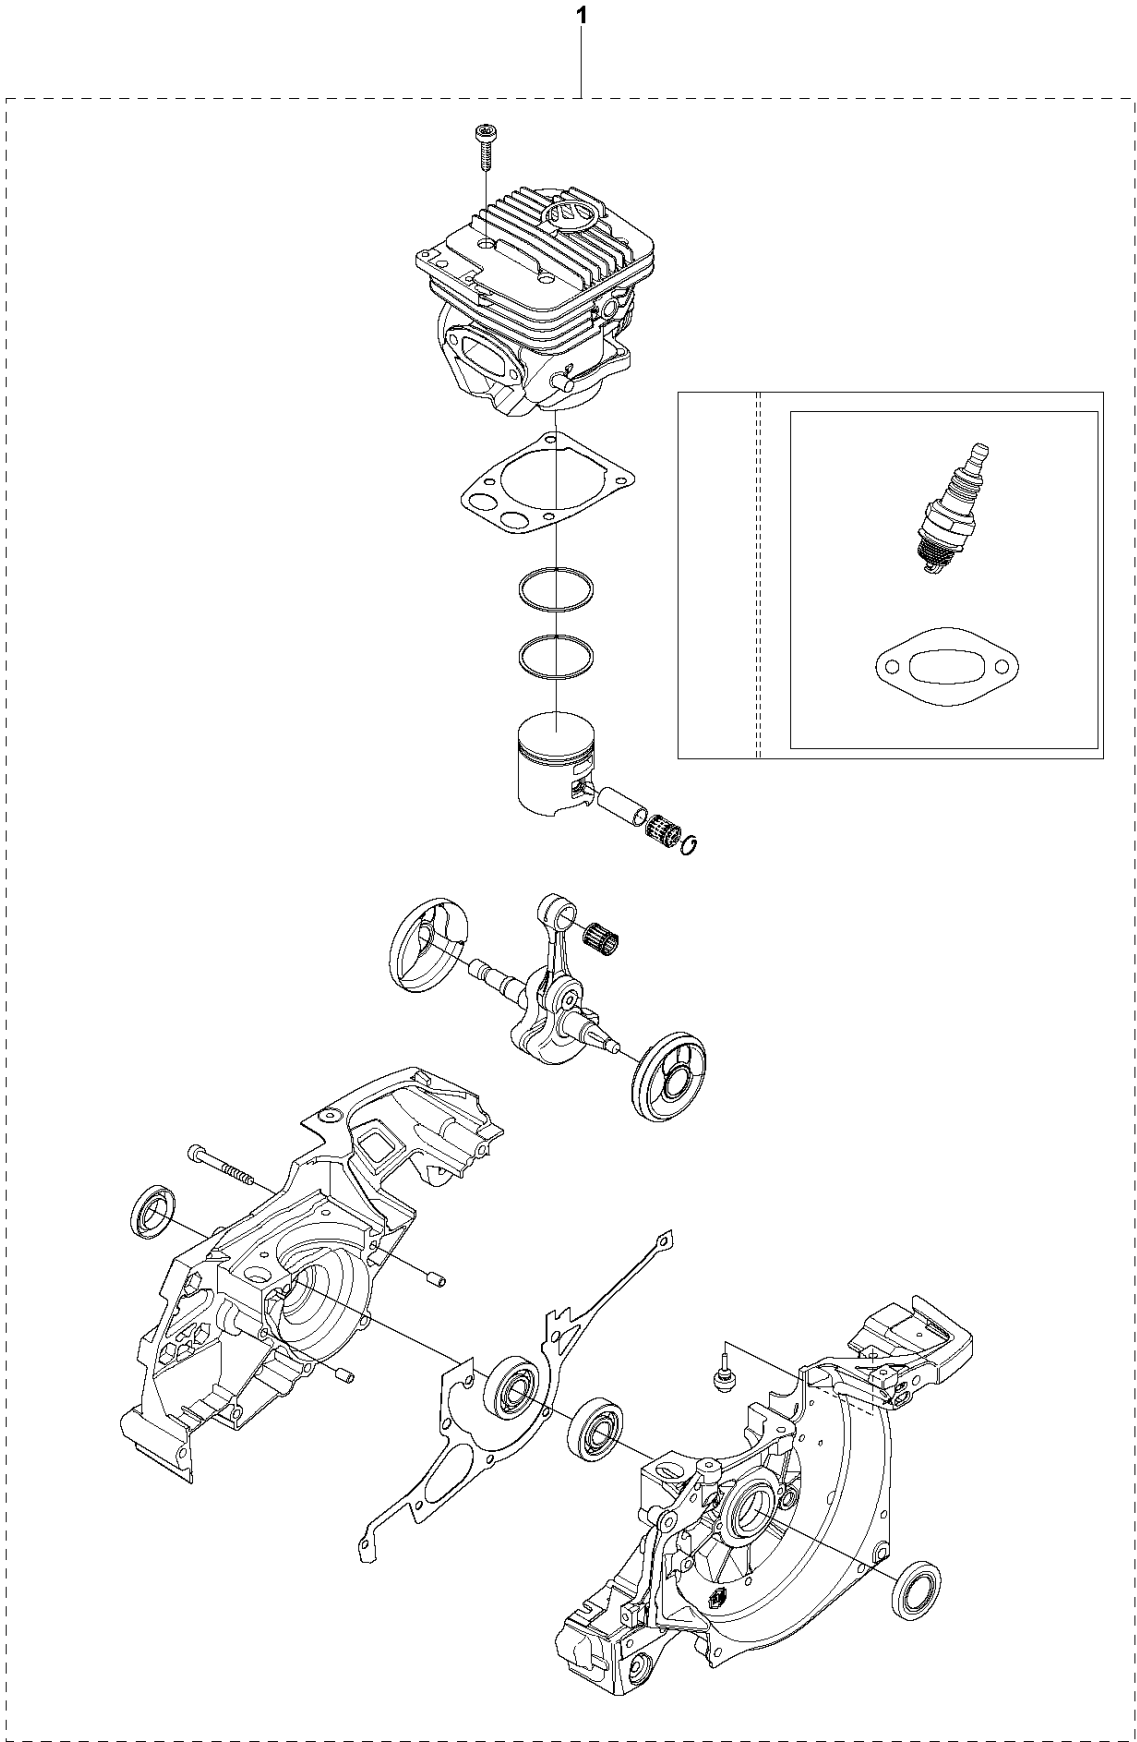

CYLINDER, PISTON & MUFFLER

K970 CHAIN, 2011-12

Ref	Part No	Description	Remark	QTY KIT
1	544 21 84-01	SCREW ITXSCM		6
2	544 93 56-05	CYLINDER ASSY	Incl. 9, 10, 13	1
3	577 99 76-02	HEAT DEFLECTOR		1
4	506 37 81-01	GASKET		1
5	506 37 28-01	MUFFLER ASSY		1
6	503 21 53-25	SCREW ITXSCM		1
7	503 23 04-02	WASHER		1
8	503 66 56-01	DECOMPRESSION VALVE		1
9	576 49 94-01	GASKET		1
10	506 41 32-02	PISTON	Incl. 11, 12	1
11	503 28 90-35	PISTON RING		2
12	737 44 13-00	CIRCLIP		2
13	503 25 61-01	NEEDLE BEARING		1
14	544 22 98-03	GASKET KIT	Incl. 4, 9, 15 - 16	1
15	503 26 02-04	SEALING RING		2
16	506 41 39-04	GASKET		1

N K970 Chain