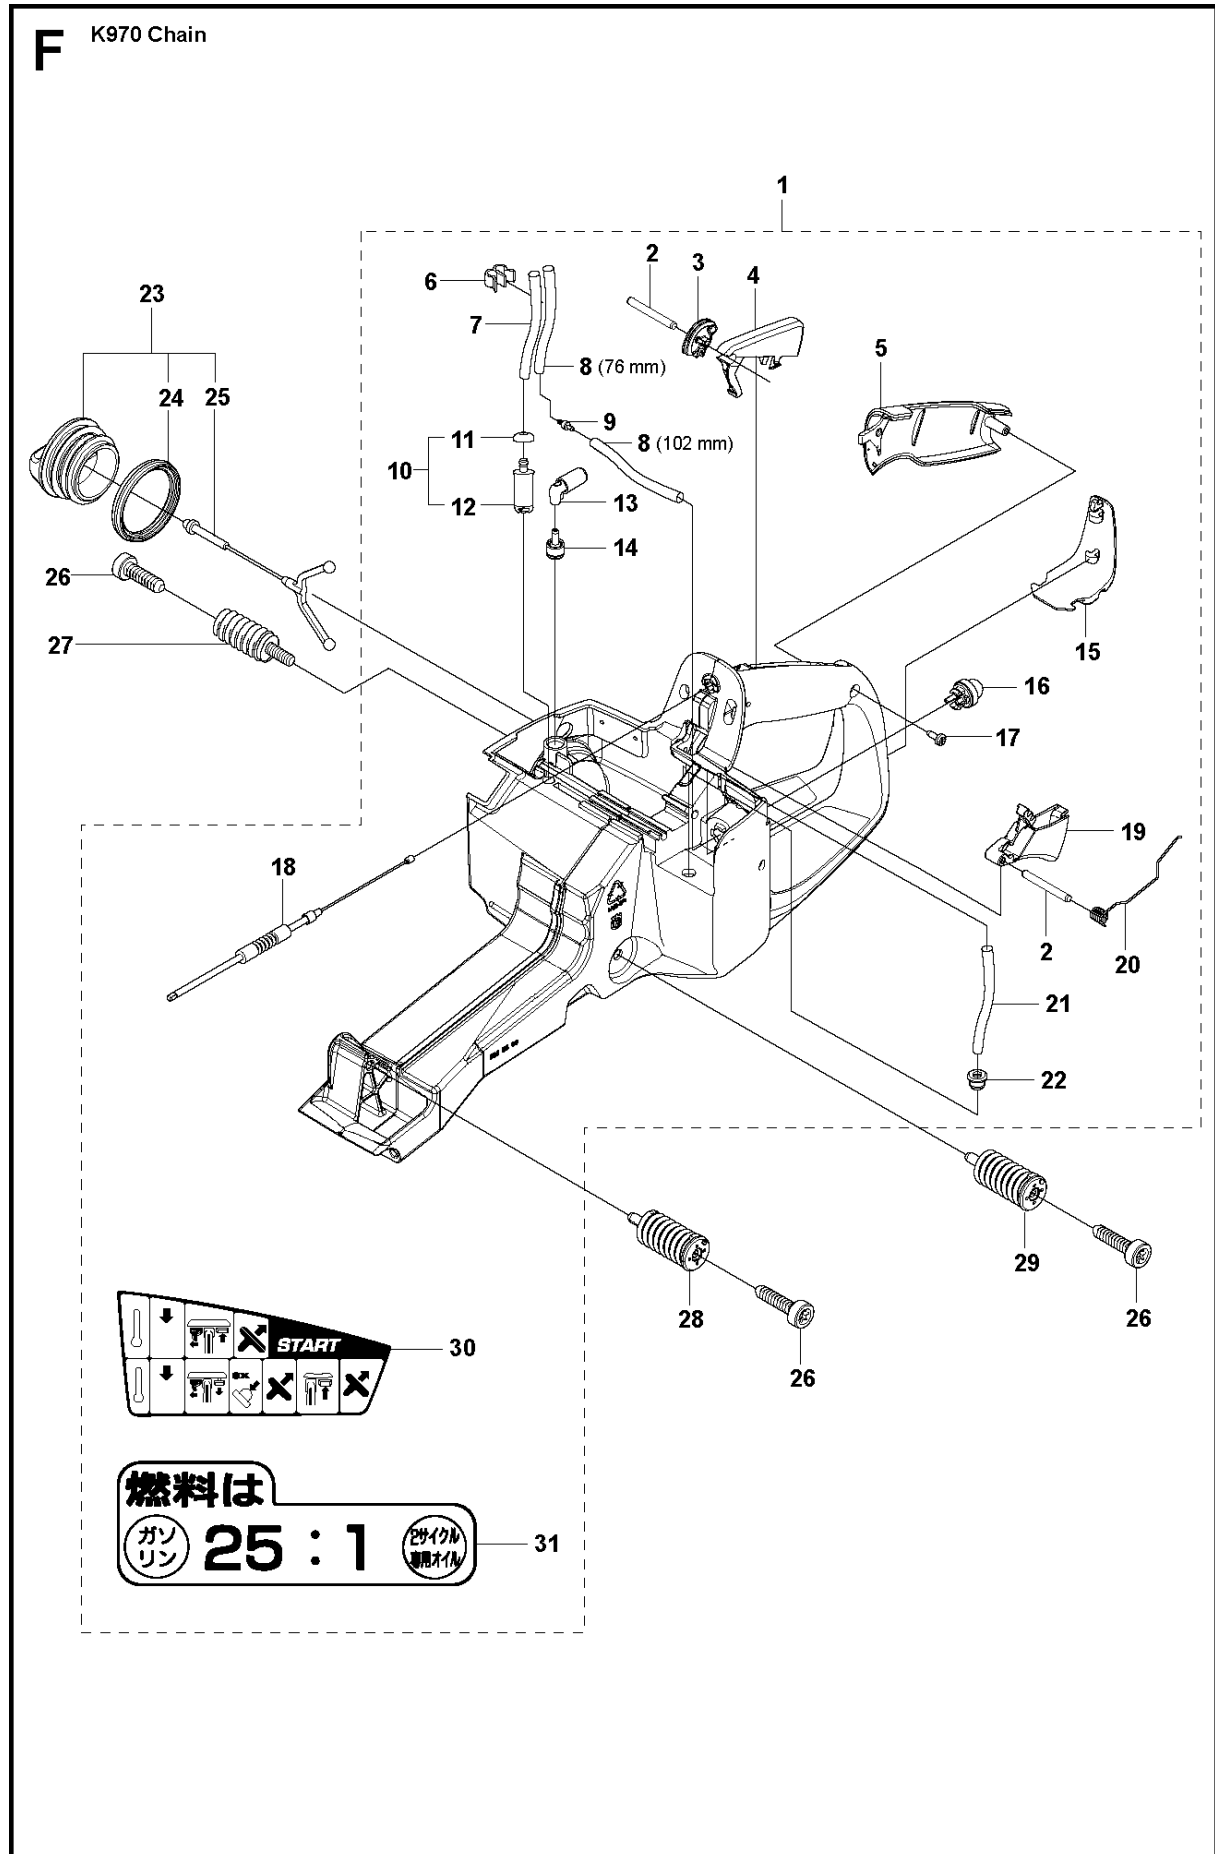

FUEL TANK

K970 CHAIN, 2011-12

Ref	Part No	Description	Remark	QTY KIT
1	574 50 58-05	FUEL TANK ASSY	Incl. 2 - 21	1
2	720 12 40-20	PARALLEL PIN		2
3	537 20 85-01	CABLE LEVER		1
4	510 25 52-01	THROTTLE LOCKOUT		1
5	537 20 56-01	COVER		1
6	574 44 42-01	CLIP		1
7	544 32 50-02	FUEL HOSE	300 mm	1
8	537 04 24-04	FUEL HOSE	190 mm	1
9	575 52 65-01	CHECK VALVE		1
10	506 26 41-11	FUEL FILTER	Incl. 11 - 12	1
11	506 27 11-01	HOSE CLAMP		1
12	506 26 41-01	FUEL FILTER		1
13	522 79 96-01	HOLDER ASSY		1
14	537 35 95-01	TANK VENT ASSY		1
15	502 47 16-01	GROUND SUPPORT		1
16	540 05 49-02	AIR PURGE		1
17	503 21 28-10	SCREW CCRPANT		1
18	576 49 04-01	THROTTLE CABLE ASSY		1
19	502 47 18-01	THROTTLE CONTROL		1
20	537 20 98-01	SPRING		1
21	544 32 49-30	FUEL HOSE	70 mm	1
22	503 73 58-01	BUSHING		1
23	506 25 59-03	TANK CAP ASSY	Incl. 24 - 25	1
24	506 29 21-01	GASKET		1
25	503 57 89-01	HOLDER		1
26	544 06 12-01	SCREW ITXSCM		3
27	537 21 03-09	ANTIVIBRATION ELEMENT		1
28	537 21 03-10	ANTIVIBRATION ELEMENT		1
29	537 21 03-05	ANTIVIBRATION ELEMENT		1
30	525 57 20-01	DECAL		1
31	506 31 30-01	LABEL		1