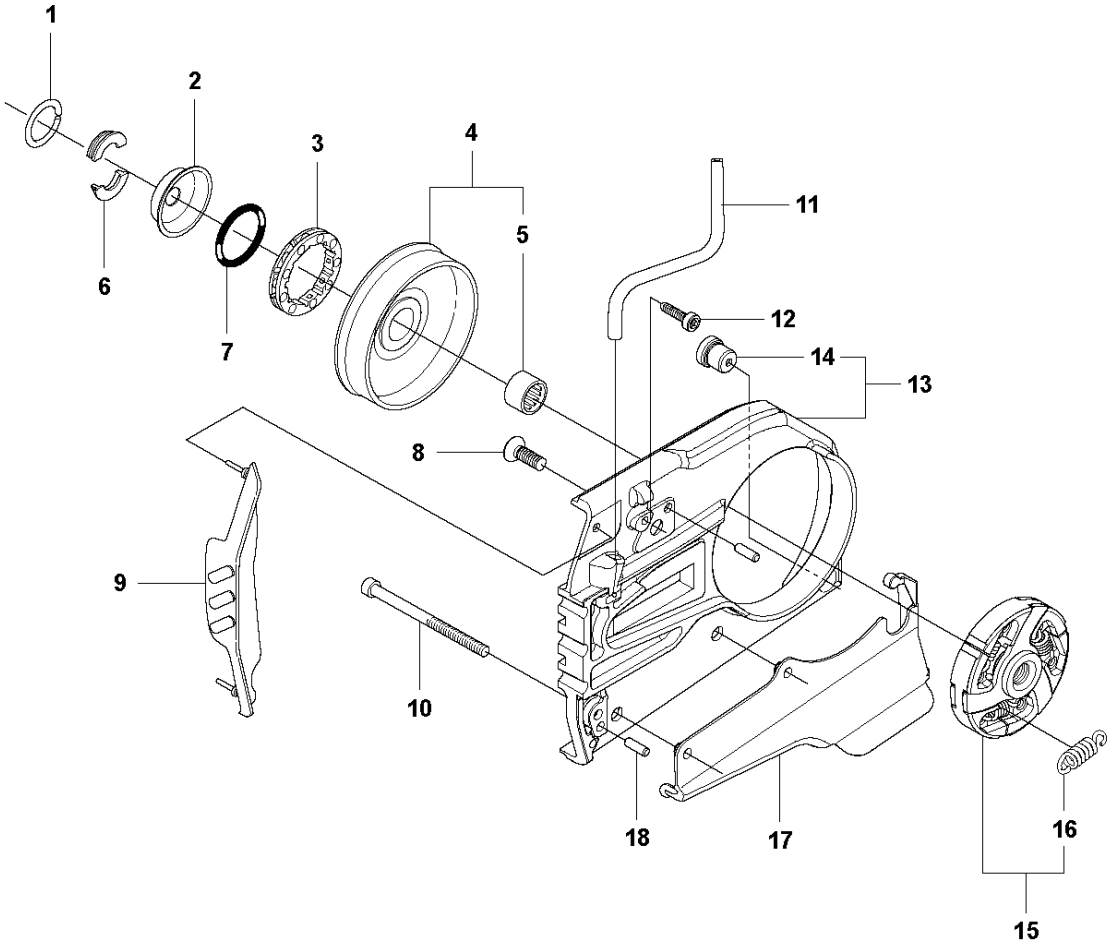

B K970 Chain

CLUTCH

K970 CHAIN, 2011-12

Ref	Part No	Description	Remark	QTY KIT
1	506 28 76-01	FJÄDERRING		1
2	506 33 44-01	SUPPORT CUP		1
3	506 33 42-01	RIM SPROCKET		1
4	506 34 09-11	GEAR WHEEL	Incl. 5	1
5	503 25 53-01	NEEDLE BEARING		1
6	506 28 75-02	CIRCLIP		2
7	740 44 07-00	O-RING		1
8	725 64 53-01	SCREW IHCSFM		1
9	506 35 44-02	WEAR PROTECTION		1
10	503 21 53-65	SCREW ITXSCM		1
11	577 30 84-01	PIPE		1
12	503 21 53-10	SCREW ITXSCM		1
13	506 32 95-05	BAR BRACKET	Incl. 14	1
14	506 40 13-01	BUSHING		1
15	506 33 38-02	CLUTCH ASSY	Incl. 16	1
16	503 14 51-01	CLUTCH SPRING		3
17	506 39 96-02	SHIELD		1
18	720 13 07-10	PARALLEL PIN		2